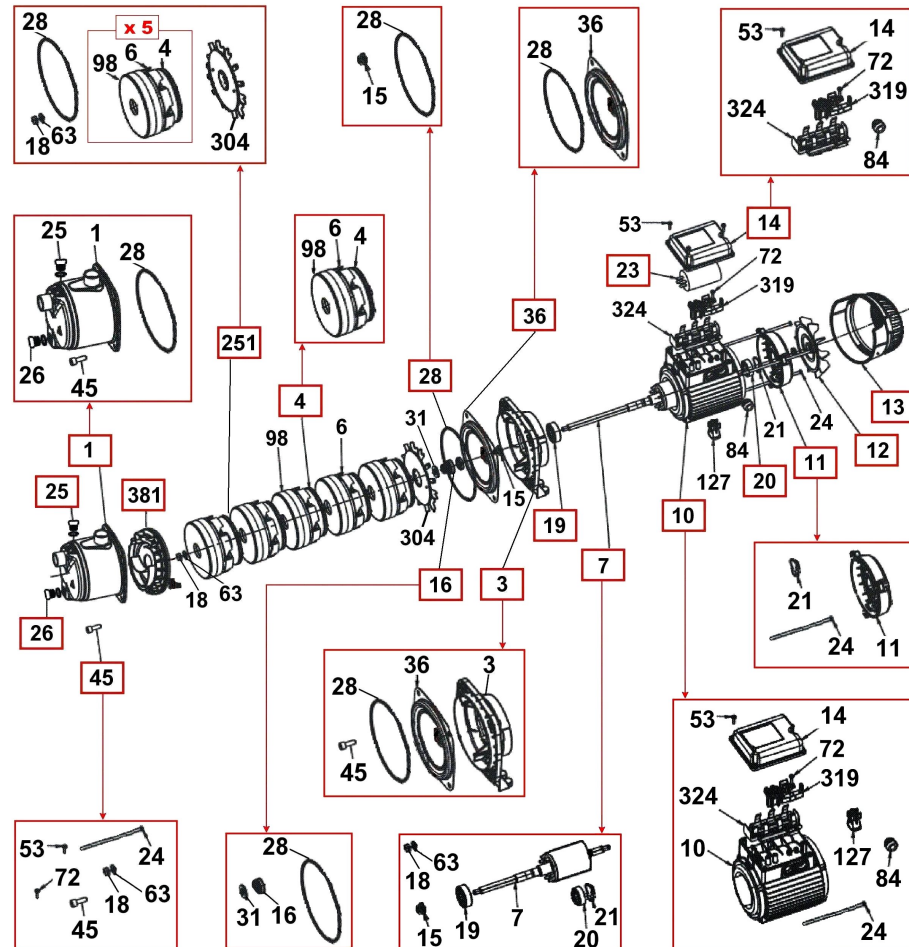

**Pump Model - version**

EUROINOX 40-80 M - N.6.- -

Attention: check the correspondence with the serial number of the pump.

Company Name  
Reference  
Phone  
Fax  
E-mail

Receiver

From

Serial Number

EUROINOX 40-80 M - N.6.- - @ 102970360\_b

EUROINOX 40-80 M @ 102970360

Item	Q.ty	Item no.	Description	Unit pr.
1	1	R00005311	PUMP BODY	On req.
3	1	R00005150	SUPPORT	On req.
4	5	R00005337	COMPLETE STAGE	On req.
7	1	R00005290	(SP) MOTOR SHAFT	On req.
10	1	R00005141	MOTOR	On req.
11	1	R00005115	MOTOR COVER	On req.
12	1	R00005107	FAN	On req.
13	1	R00004650	FAN GUARD	On req.
14	1	R00004811	TERMINAL BOARD	On req.
16	1	R00005282	SEAL D.15	On req.
19	1	R00005111	FRONT BEARING 6302-2RSH	On req.
20	1	R00005112	REAR BEARING 6202-2RSH	On req.
23	1	R00005139	CAPACITOR 25UF	On req.
25	1	R00004017	LOAD PLUG	On req.
26	1	R00004018	DISCHARGE PLUG	On req.
28	1	R00005306	OR	On req.
36	1	R00004016	MECHANICAL SEAL COVER	On req.
45	1	R00005314	NUTS AND BOLTS	On req.
251	1	R00005339	COMPLETE HYDRAULICS	On req.
381	1	R00005309	SELF-PRIMING FLANGE	On req.